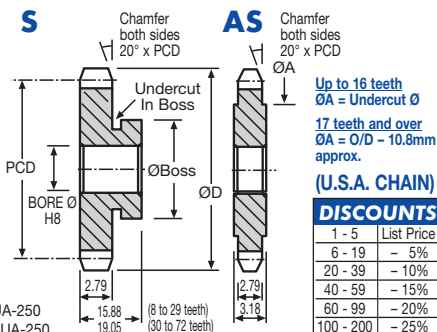

(U.S.A. CHAIN)

DISCOUNTS

Quantity	List Price
1 - 5	-
6 - 19	- 5%
20 - 39	- 10%
40 - 59	- 15%
60 - 99	- 20%
100 - 200	- 25%

PART NUMBER	TEETH	PCD mm	ØD mm	BOSS Ø mm	BORE Ø mm	Undercut Ø x width	PRICE EACH 1-5	S	AS
S25-8	8	16.59	19.13	13	6.35	9.70 x 3.0	£8.06	£6.70	
S25-9	9	18.56	21.25	13	6.35	11.37 x 3.0	£8.08	£6.72	
S25-10	10	20.54	23.39	16	7.94	15.00 x 2.4	£8.36	£7.02	
S25-11	11	22.53	25.41	16	7.94	15.00 x 2.4	£8.53	£7.16	
S25-12	12	24.53	27.50	20	9.52	16.91 x 2.4	£8.77	£7.36	
S25-13	13	26.53	29.57	22	9.52	20.00 x 2.4	£8.93	£7.46	
S25-14	14	28.54	31.62	25	9.52	21.50 x 3.0	£9.77	£8.20	
S25-15	15	30.54	33.68	25	9.52	23.00 x 3.0	£9.86	£8.27	
S25-16	16	32.54	35.73	25	9.52	24.00 x 3.0	£10.09	£8.47	
S25-17	17	34.55	37.77	25	9.52		£10.42	£8.73	
S25-18	18	36.56	39.82	25	9.52		£10.72	£8.96	
S25-19	19	38.57	41.86	32	9.52		£11.19	£9.38	
S25-20	20	40.59	43.90	32	9.52		£11.48	£9.62	
S25-21	21	42.60	45.94	32	9.52		£11.84	£9.95	
S25-25	25	50.66	54.07	32	9.52		£13.82	£11.59	
S25-28	28	56.71	60.16	32	9.52		£13.94	£11.66	
S25-30	30	60.74	64.22	38	9.52		£14.20	£11.86	
S25-35	35	70.84	74.36	38	9.52	No Undercut	£15.45	£13.00	
S25-36	36	72.85	76.39	38	9.52		£16.56	£13.94	
S25-40	40	80.93	84.49	38	9.52		£17.90	£15.04	
S25-42	42	84.97	88.54	45	9.52		£19.01	£15.93	
S25-44	44	89.01	92.59	45	9.52		£19.72	£16.56	
S25-48	48	97.09	100.69	45	9.52		£21.24	£17.87	
S25-50	50	101.13	104.74	45	9.52		£21.73	£18.25	
S25-54	54	109.20	112.83	45	9.52		£22.76	£19.06	
S25-60	60	121.33	124.97	50	9.52		£27.57	£23.16	
S25-72	72	145.57	149.25	50	9.52		£38.55	£32.33	

Chain Sprockets

1/4" Pitch

ZS

Up to 16 teeth
 $\text{OA} = \text{Undercut } \emptyset$
 17 teeth and over
 $\text{OA} = \text{O/D} - 10.8\text{mm}$
 approx.

(U.S.A. CHAIN)

DISCOUNTS

1 - 5	List Price
6 - 19	- 5%
20 - 39	- 10%
40 - 59	- 15%
60 - 99	- 20%
100 - 200	- 25%