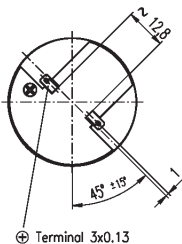

## 40mm Dia. Motor

# DC Motors

Ø3mm Motor Shaft  
4 Watt - Precious Metal Brushes

Motors 4 W Ø40 mm