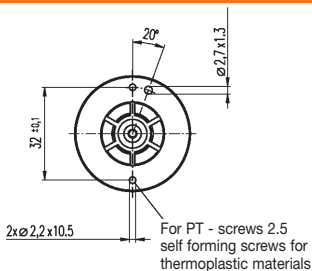

## 40mm Dia. Motor

# DC Motors

Ø3mm Motor Shaft  
4 Watt - Precious Metal Brushes

Motors 4 W Ø40 mm