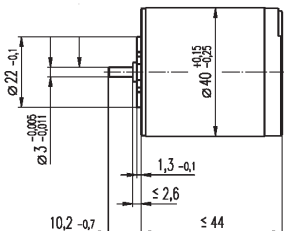

## 40mm Dia. Motor

# DC Motors

Ø3mm Motor Shaft  
4 Watt - Precious Metal Brushes

Motors 4 W Ø40 mm